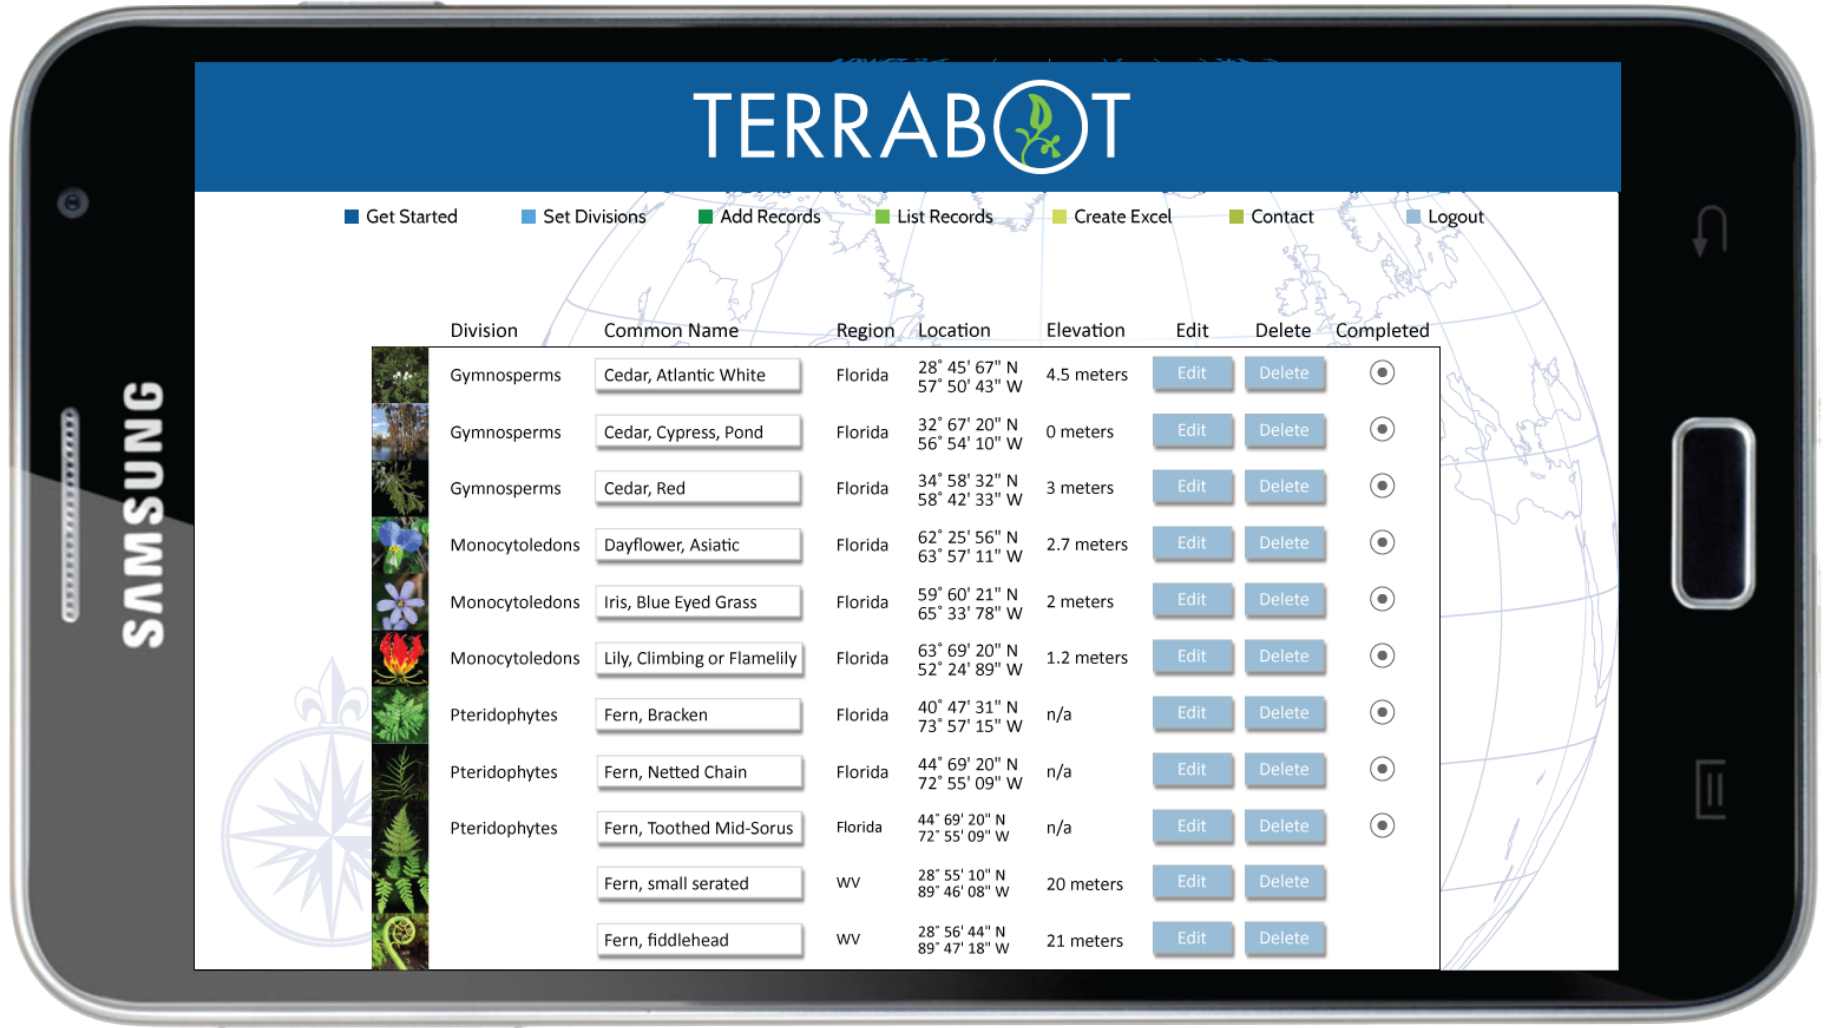

# TERRABOT

TERRABOT is an Android Mobile Web Application that provides a low cost way to efficiently capture field data; including date, geo location, field notes, and reference photos, that can then be uploaded to a customized user database.

# TERRABOT

iPAD | DESKTOP CREATE ACOUNT

# TERRABOT

iPAD | DESKTOP LOGIN

# TERRABOT

iPAD | DESKTOP DATABASE LIST